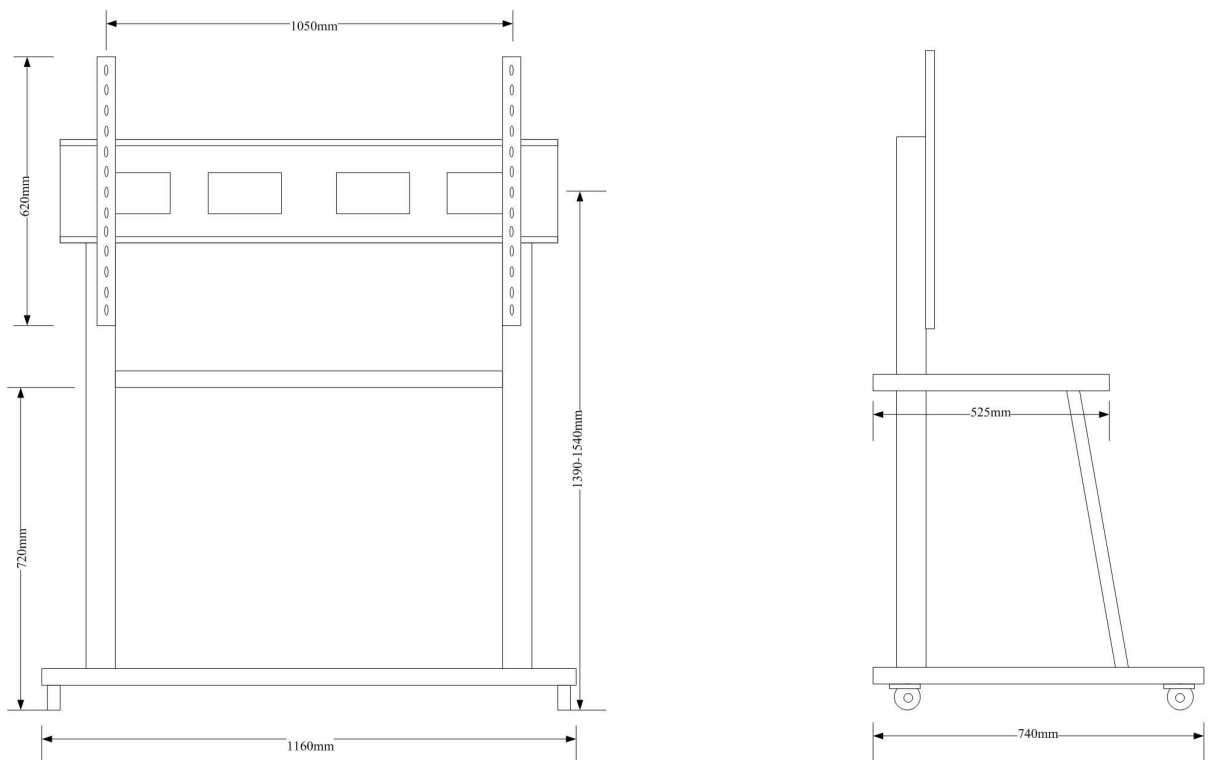

YTK LP101 65"-100" LCD Trolley

Features

- LCD Wall Mount Trolley
- Wall Mount bracket size for 65"-102" LCD/LED TV/Mon
- Trolley altitude: 1390-1540mm
- Upper / lower tray design
- (Left/Right) Adjustable of Mount bracket: 200-1050mm
- (Up /Down) Adjustable of Mount bracket: 200-620mm
- Upper tray size (W X D): 975 x 525mm
- Lower tray (W X D): 1160 x 740mm
- Maximum height (top and ground distance): 1835mm
- Material: Iron of A3, Steel wire
- Color: black, Phenolic plastics , Surface treatment: Bake of high temperature
- Locking wheel design

with AV cabinet (OPTIONAL)* for Model LP102

Specification

- VESA: 600(W) x 900(H)mm
- Weight: 30kg
- Load weight: 200kg
- Dimensions: 1160(W) x 740 (D) x1835(H) mm.

Drawing

Suitable use:

Special classroom, Meeting room, Conference room, VIP room, Intelligence room